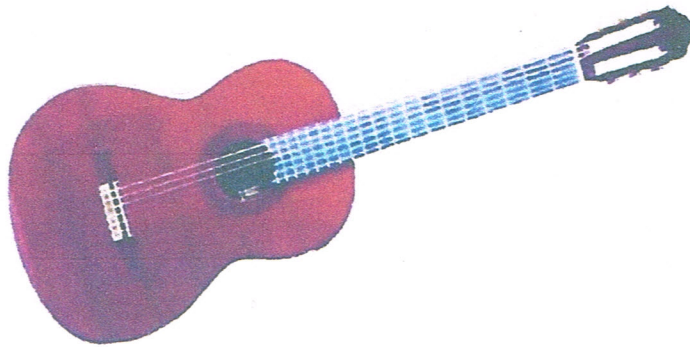

# GUITAR CONCERT

Sunday 4<sup>th</sup> November 2:30 pm

Thompson Community Hall  
Thompson  
Norfolk  
IP24 1PY

A concert of solo, duo and  
ensemble music for guitars  
performed by  
*Diss Guitar Ensemble*